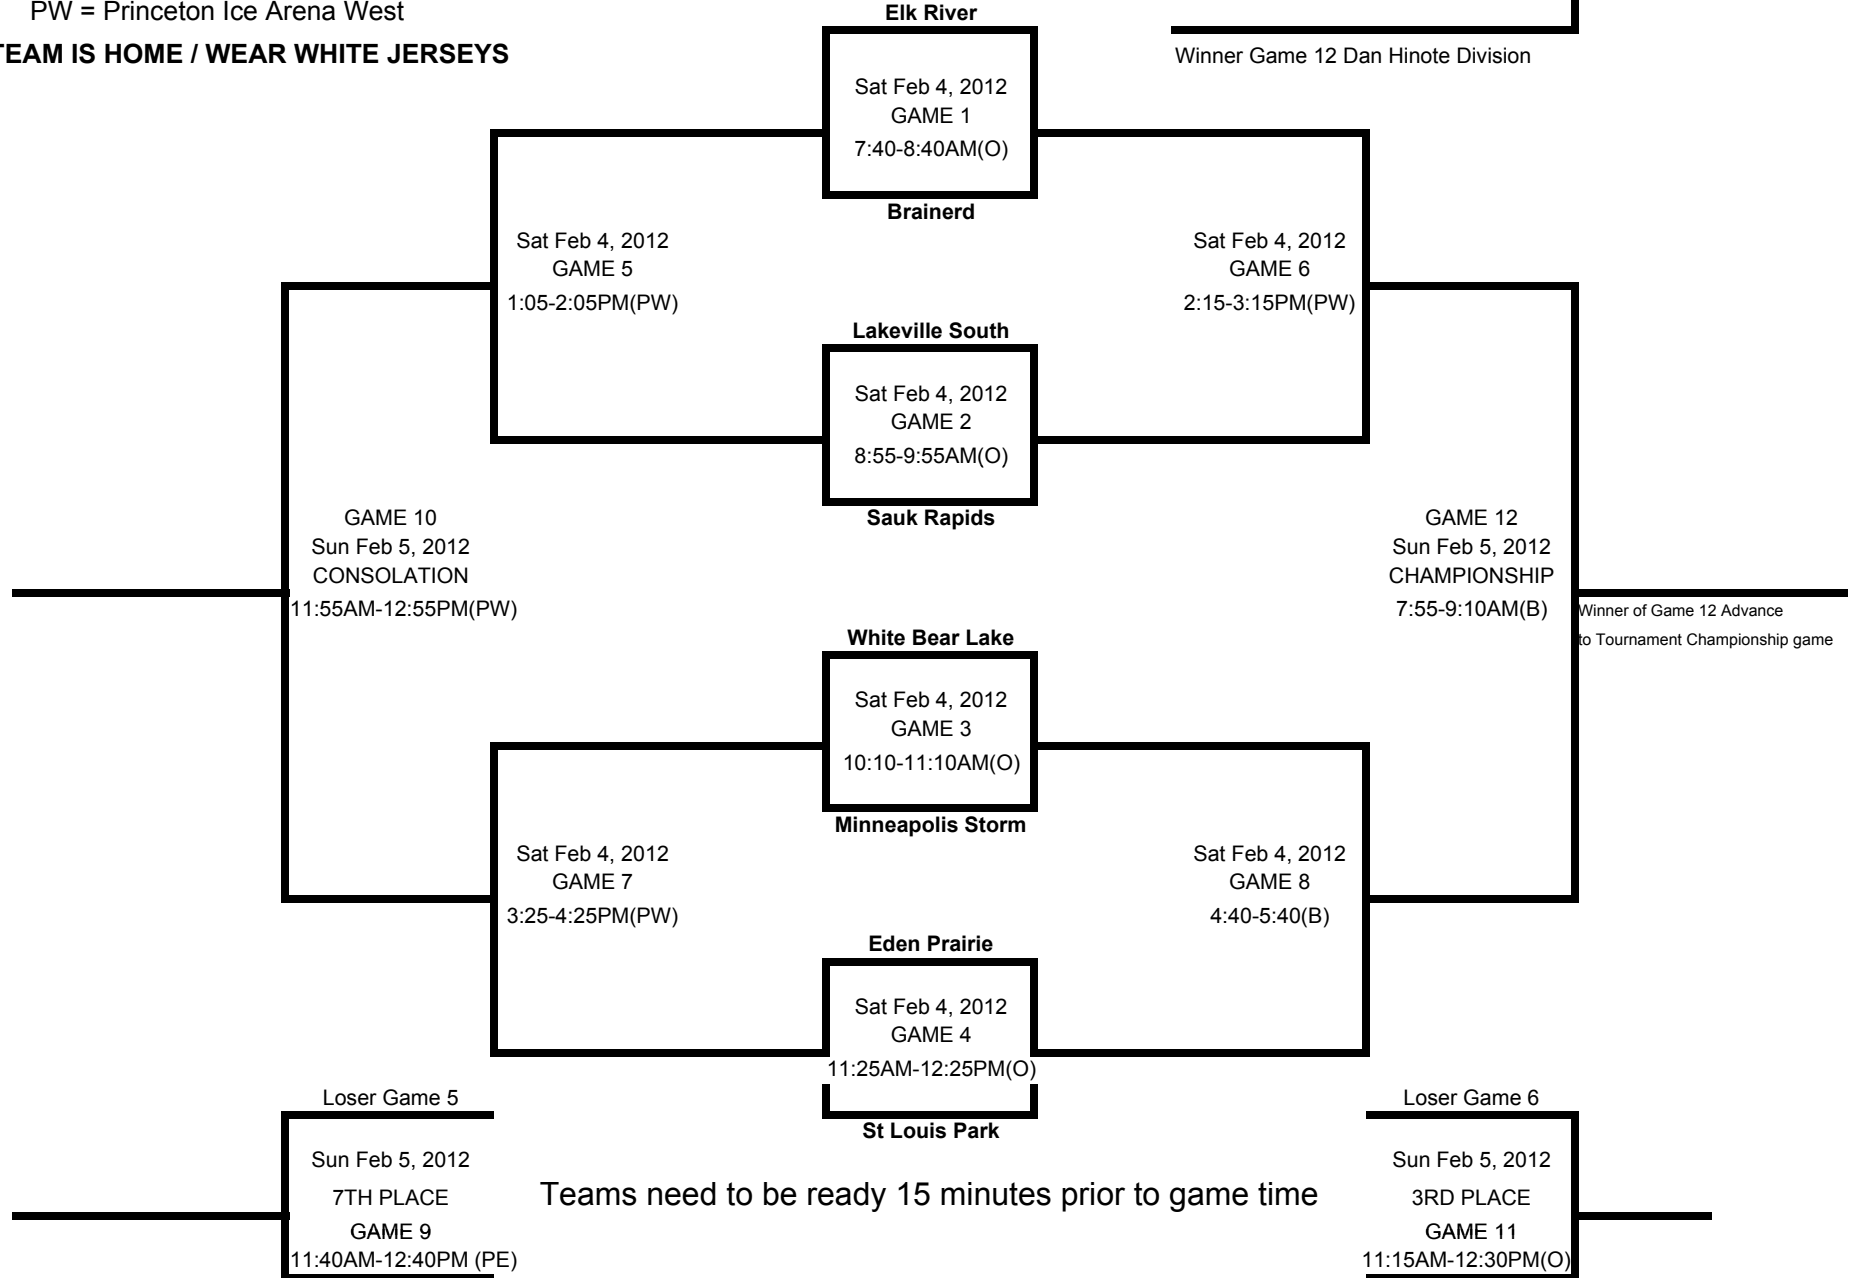

4th Annual Elk River Classic Peeewe B2 Tournament

Dan Hinote Division

KEY:

- O = Elk River Ice Arena Olympic
- B = Elk River Ice Arena Barn
- PE = Princeton Ice Arena East
- PW = Princeton Ice Arena West

TOP TEAM IS HOME / WEAR WHITE JERSEYS

Loser Game 7

Loser Game 8

4th Annual Elk River Classic Pee wee B2 Tournament

Joel Otto Division

KEY:

O = Elk River Ice Arena Olympic

B = Elk River Ice Arena Barn

Winner Game 12 Dan Hinote Division

Loser Game 7

Loser Game 8

4th Annual Elk River Classic Bantam B2 Tournament

Paul Martin Division

KEY:

- O = Elk River Ice Arena Olympic
- B = Elk River Ice Arena Barn
- PE = Princeton Ice Arena East
- PW = Princeton Ice Arena West

Nate Prosser Division

KEY:

- O = Elk River Ice Arena Olympic
- B = Elk River Ice Arena Barn
- PE = Princeton Ice Arena East
- PW = Princeton Ice Arena West

TOP TEAM IS HOME / WEAR WHITE JERSEYS

Winner Game 12 Paul Martin Division