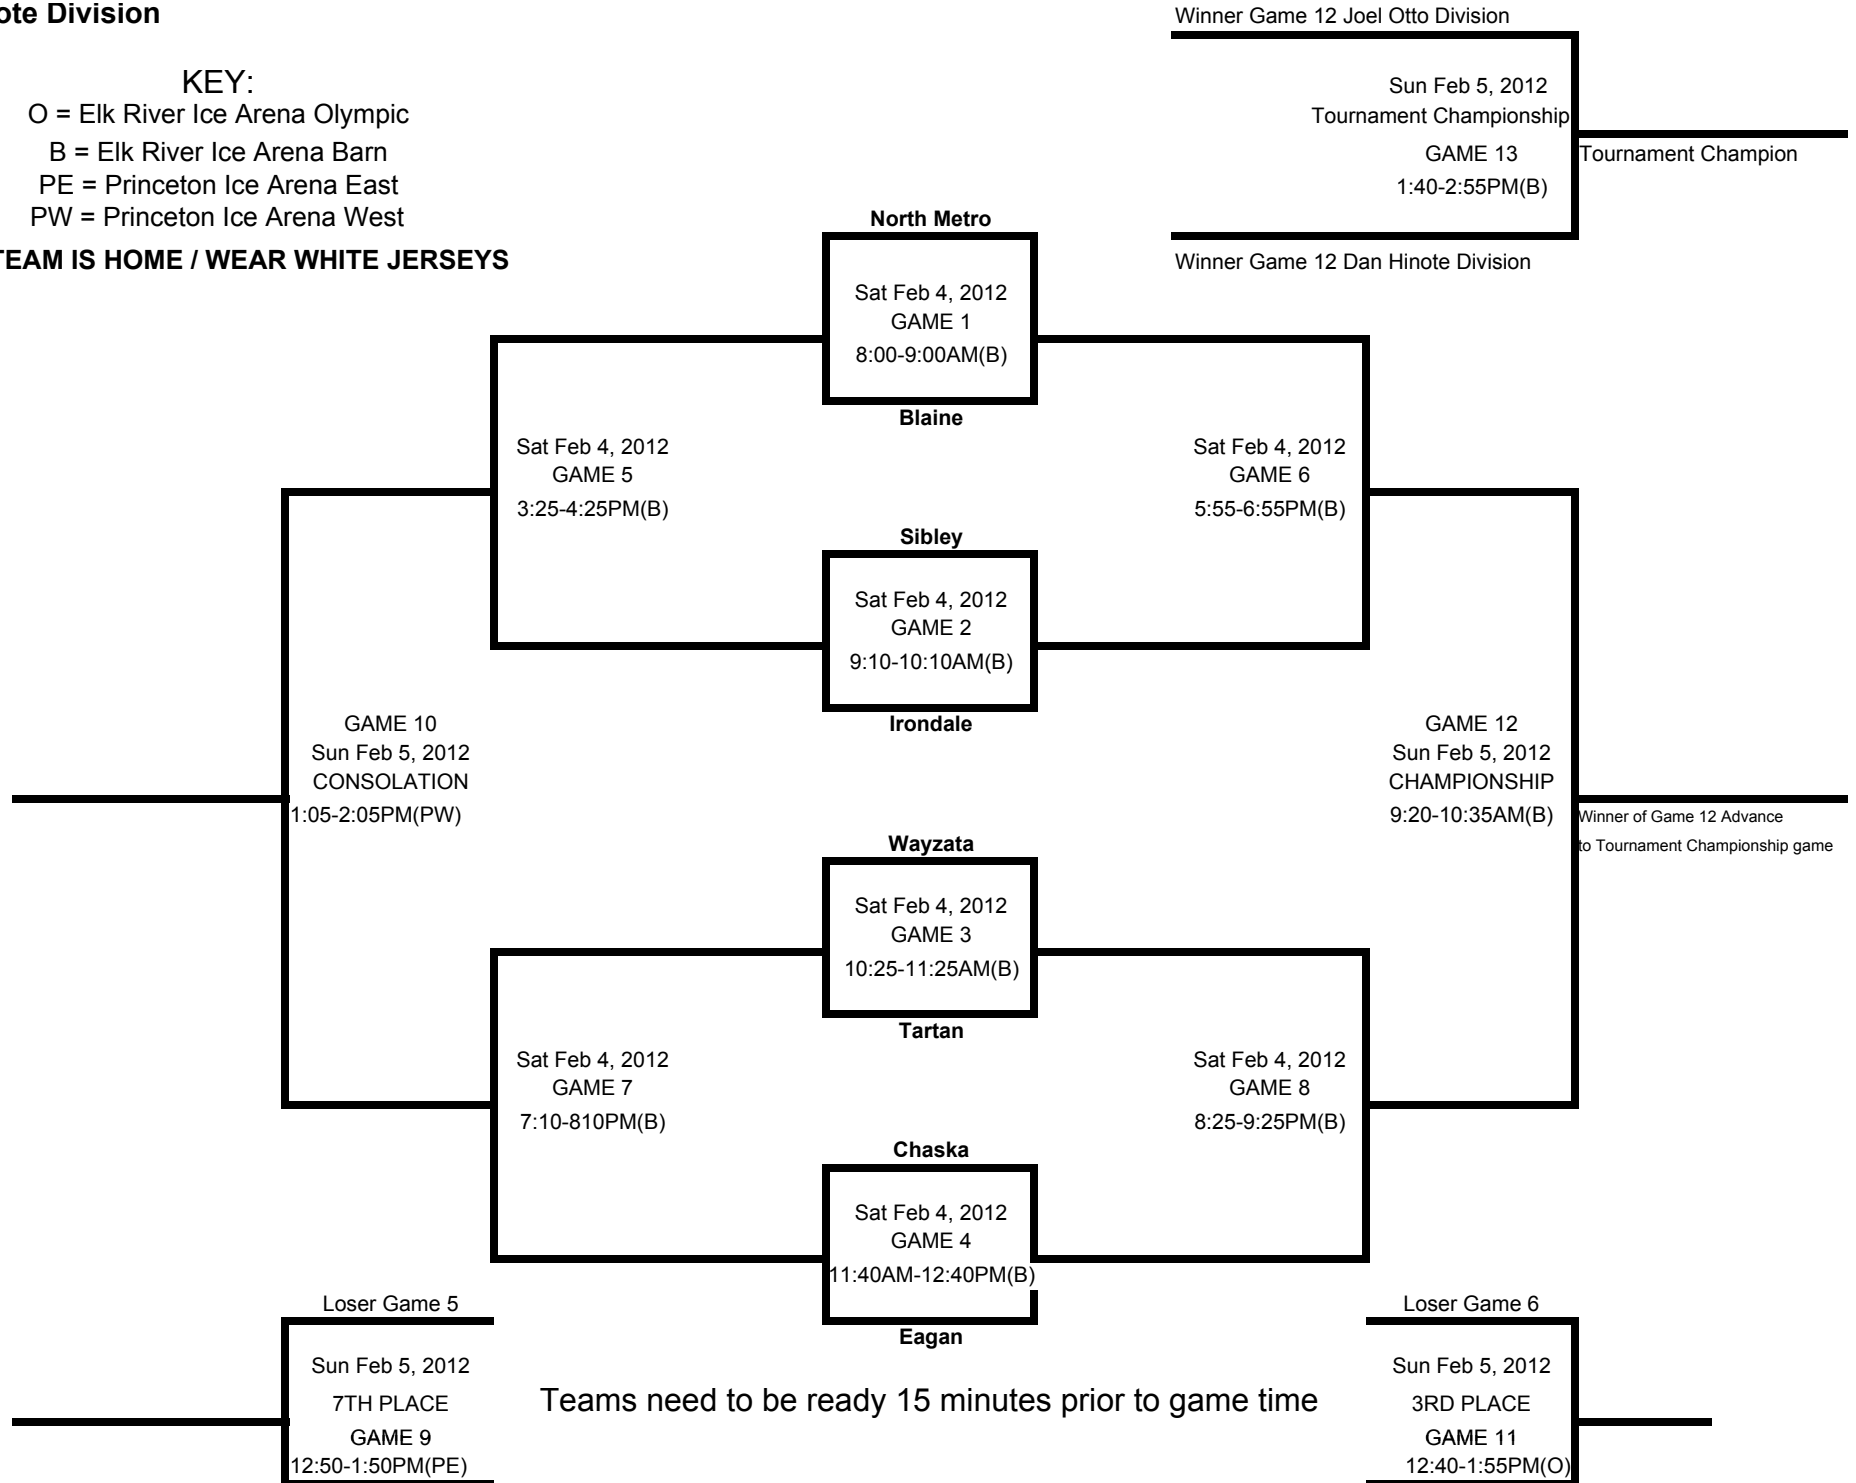

4th Annual Elk River Classic Peeewe B2 Tournament

Dan Hinote Division

KEY:

- O = Elk River Ice Arena Olympic
- B = Elk River Ice Arena Barn
- PE = Princeton Ice Arena East
- PW = Princeton Ice Arena West

TOP TEAM IS HOME / WEAR WHITE JERSEYS

Loser Game 7

Loser Game 8

4th Annual Elk River Classic Pee wee B2 Tournament

Joel Otto Division

KEY:

O = Elk River Ice Arena Olympic

B = Elk River Ice Arena Barn

Winner Game 12 Dan Hinote Division

Loser Game 7

Loser Game 8

4th Annual Elk River Classic Bantam B2 Tournament

Paul Martin Division

KEY:

- O = Elk River Ice Arena Olympic
- B = Elk River Ice Arena Barn
- PE = Princeton Ice Arena East
- PW = Princeton Ice Arena West

Nate Prosser Division

KEY:

- O = Elk River Ice Arena Olympic
- B = Elk River Ice Arena Barn
- PE = Princeton Ice Arena East
- PW = Princeton Ice Arena West

TOP TEAM IS HOME / WEAR WHITE JERSEYS

Winner Game 12 Paul Martin Division