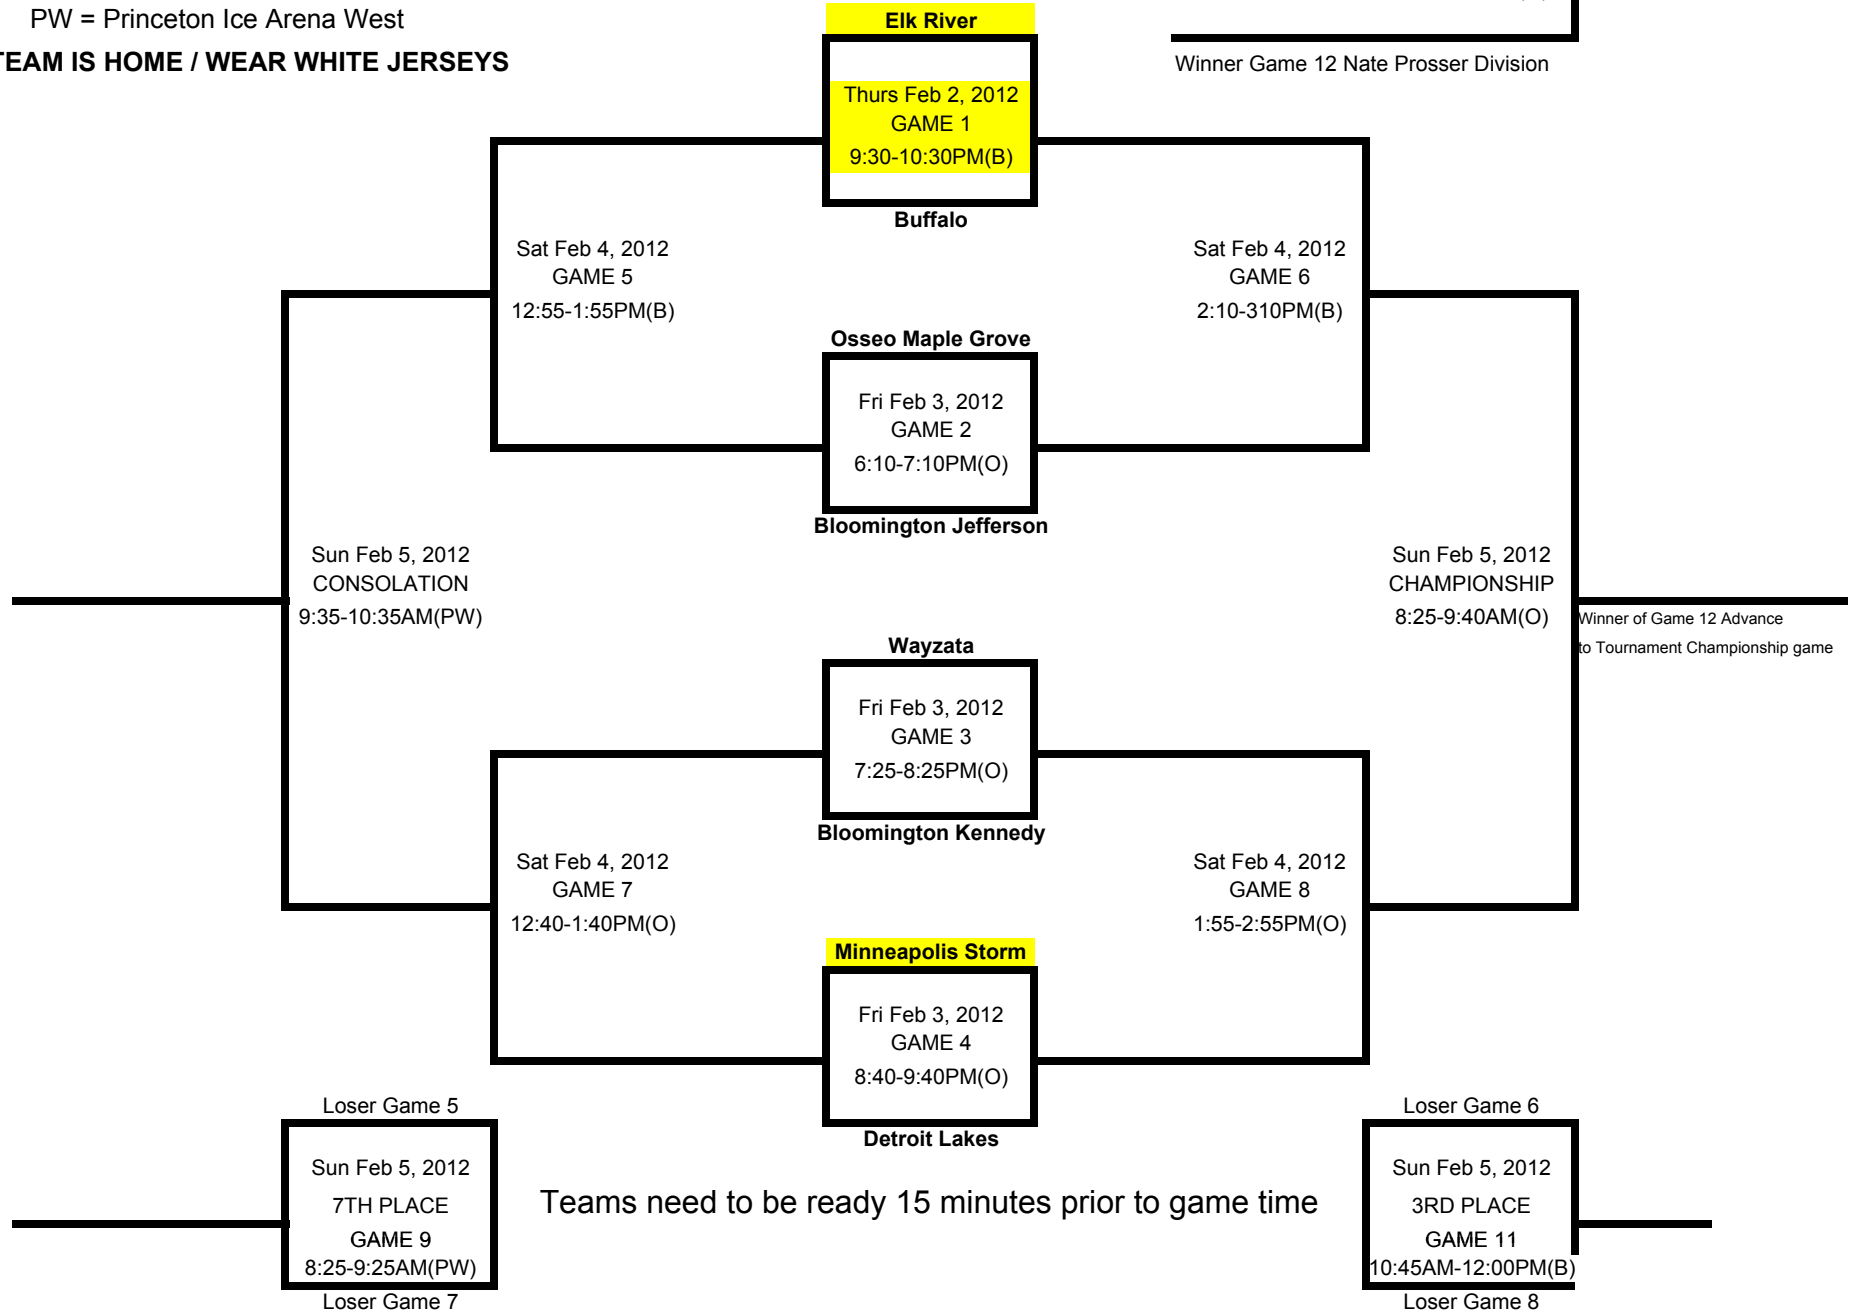

4th Annual Elk River Classic Bantam B2 Tournament

Paul Martin Division

KEY:

- O = Elk River Ice Arena Olympic
- B = Elk River Ice Arena Barn
- PE = Princeton Ice Arena East
- PW = Princeton Ice Arena West

TOP TEAM IS HOME / WEAR WHITE JERSEYS

Winner Game 12 Paul Martin Division

Sun Feb 5, 2012
Tournament Championship
GAME 13
2:10-3:25PM(O)

Winner Game 12 Nate Prosser Division