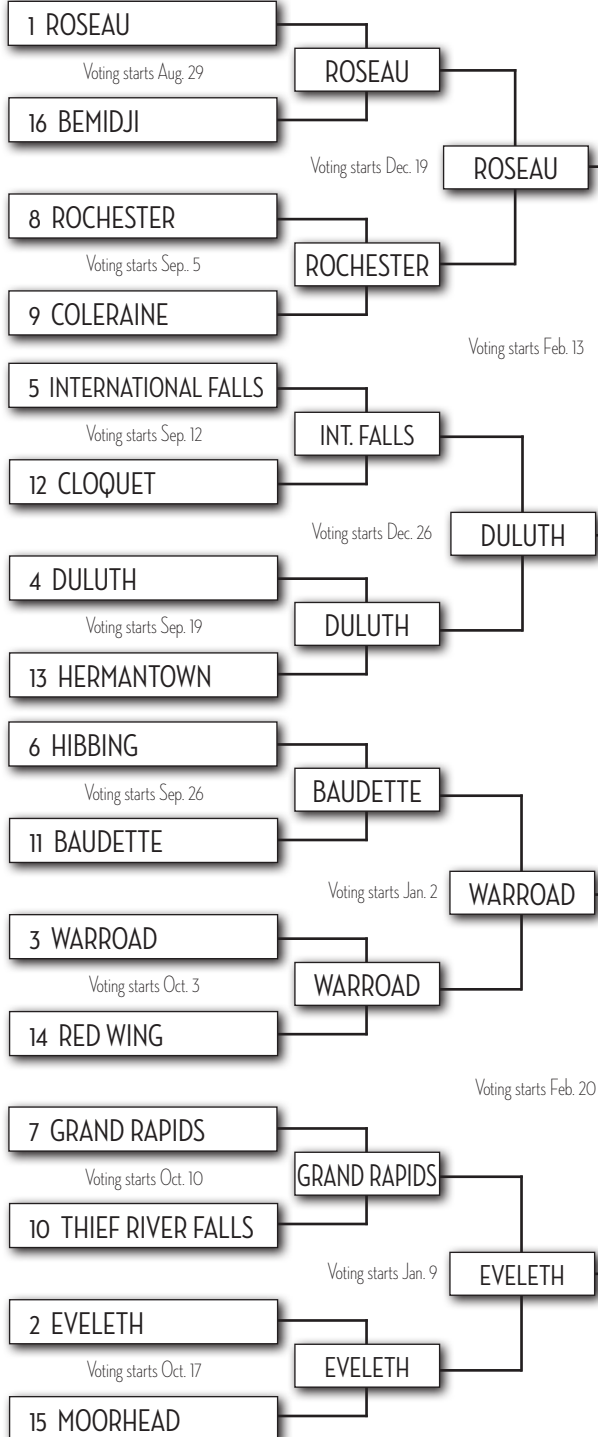

BROTEN BRACKET

3rd ANNUAL
CAPITAL OF THE STATE OF HOCKEY
2011-12

Which city deserves the right to be the Capital of The State of Hockey? You decide!

presented by:

Voting starts March 26

VS

Voting starts 4/2

2010-11 WINNER
WHITE BEAR LAKE

VS

2011-12 WINNER

Winner will be announced on April 7

All matchups start at noon of the date listed. To cast your vote, log on to wild.com and click on the State of Hockey navigation bar. **The winner will face-off in a final round matchup against last year's winner, White Bear Lake.**

2009-10 CHAMPION ROSEAU
2010-11 CHAMPION WHITE BEAR LAKE

HOUSLEY BRACKET